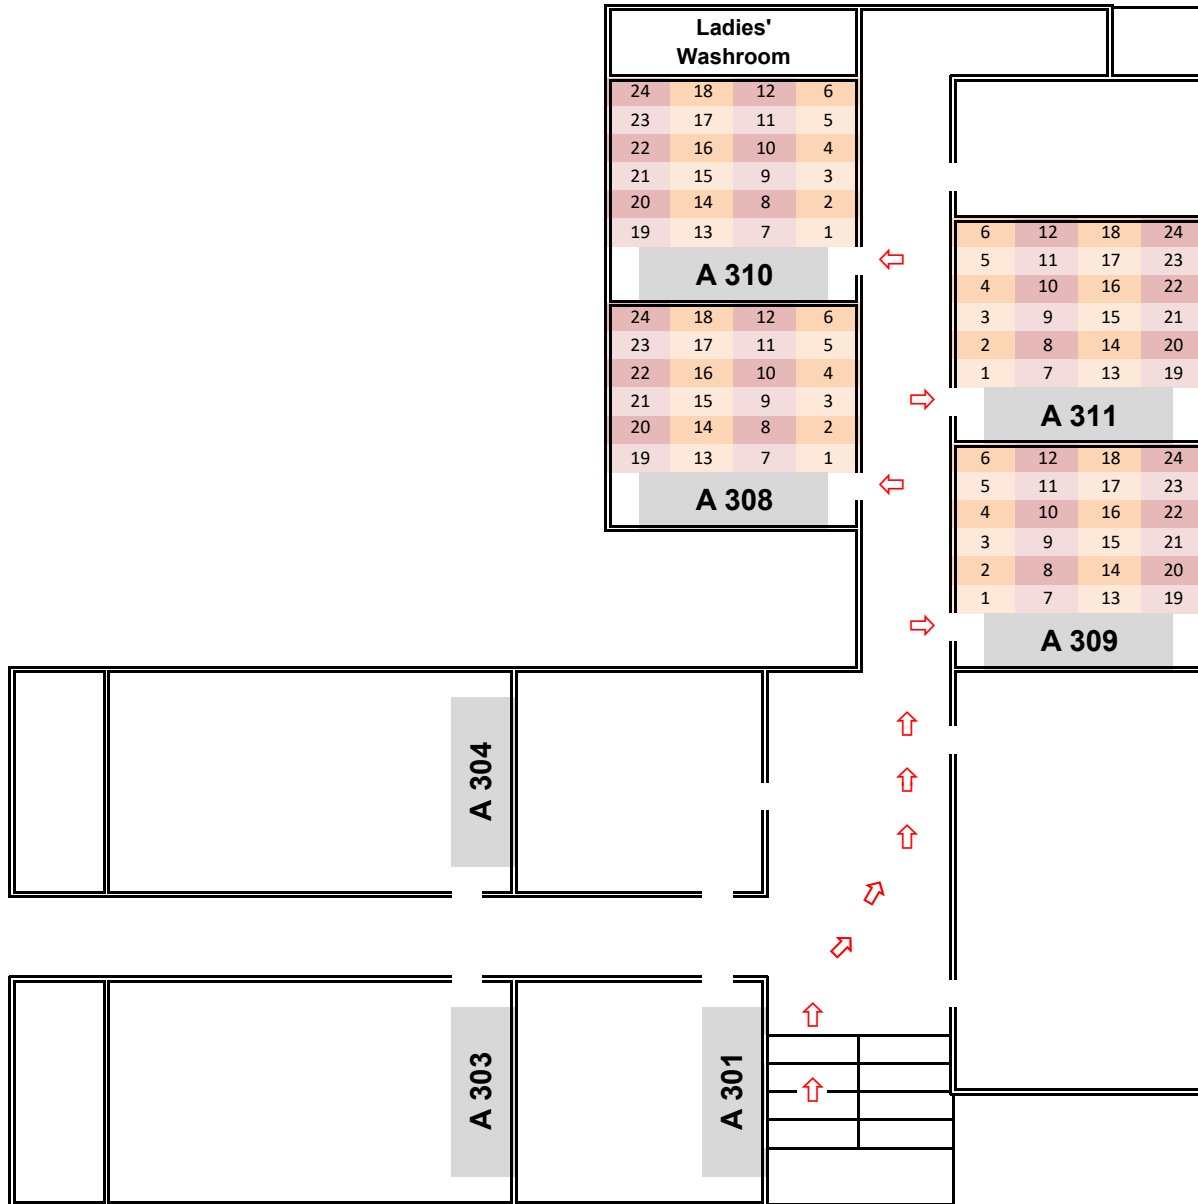

GOVERNMENT ENGINEERING COLLEGE IDUKKI
 Second Floor Lay out of Administrative Block

Report Here